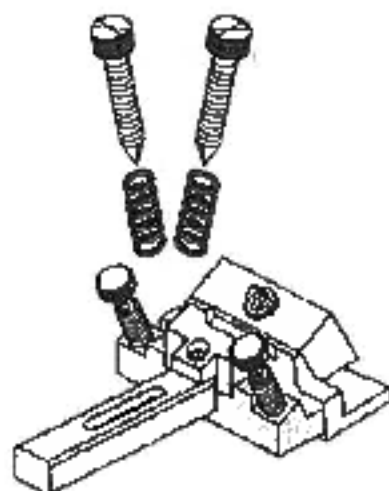

FOOT BOARD EXTENSION & TOE STOP	
Part No	3330
Quantity/Pack: 1	

To order parts, contact your nearest Premier retailer quoting the part number and quantity required

SPARE PARTS

204

253

254

294

6873

edp 300/400

22.00

KNURLED HEAD SPURS & SPRINGS	
Part No	603010
Quantity/Pack: 2	
HOOP CLAMP	
Part No	3331
Quantity/Pack: 1	

PREMIER

SPARE PARTS

To order parts, contact your nearest Premier retailer quoting the part number and quantity required